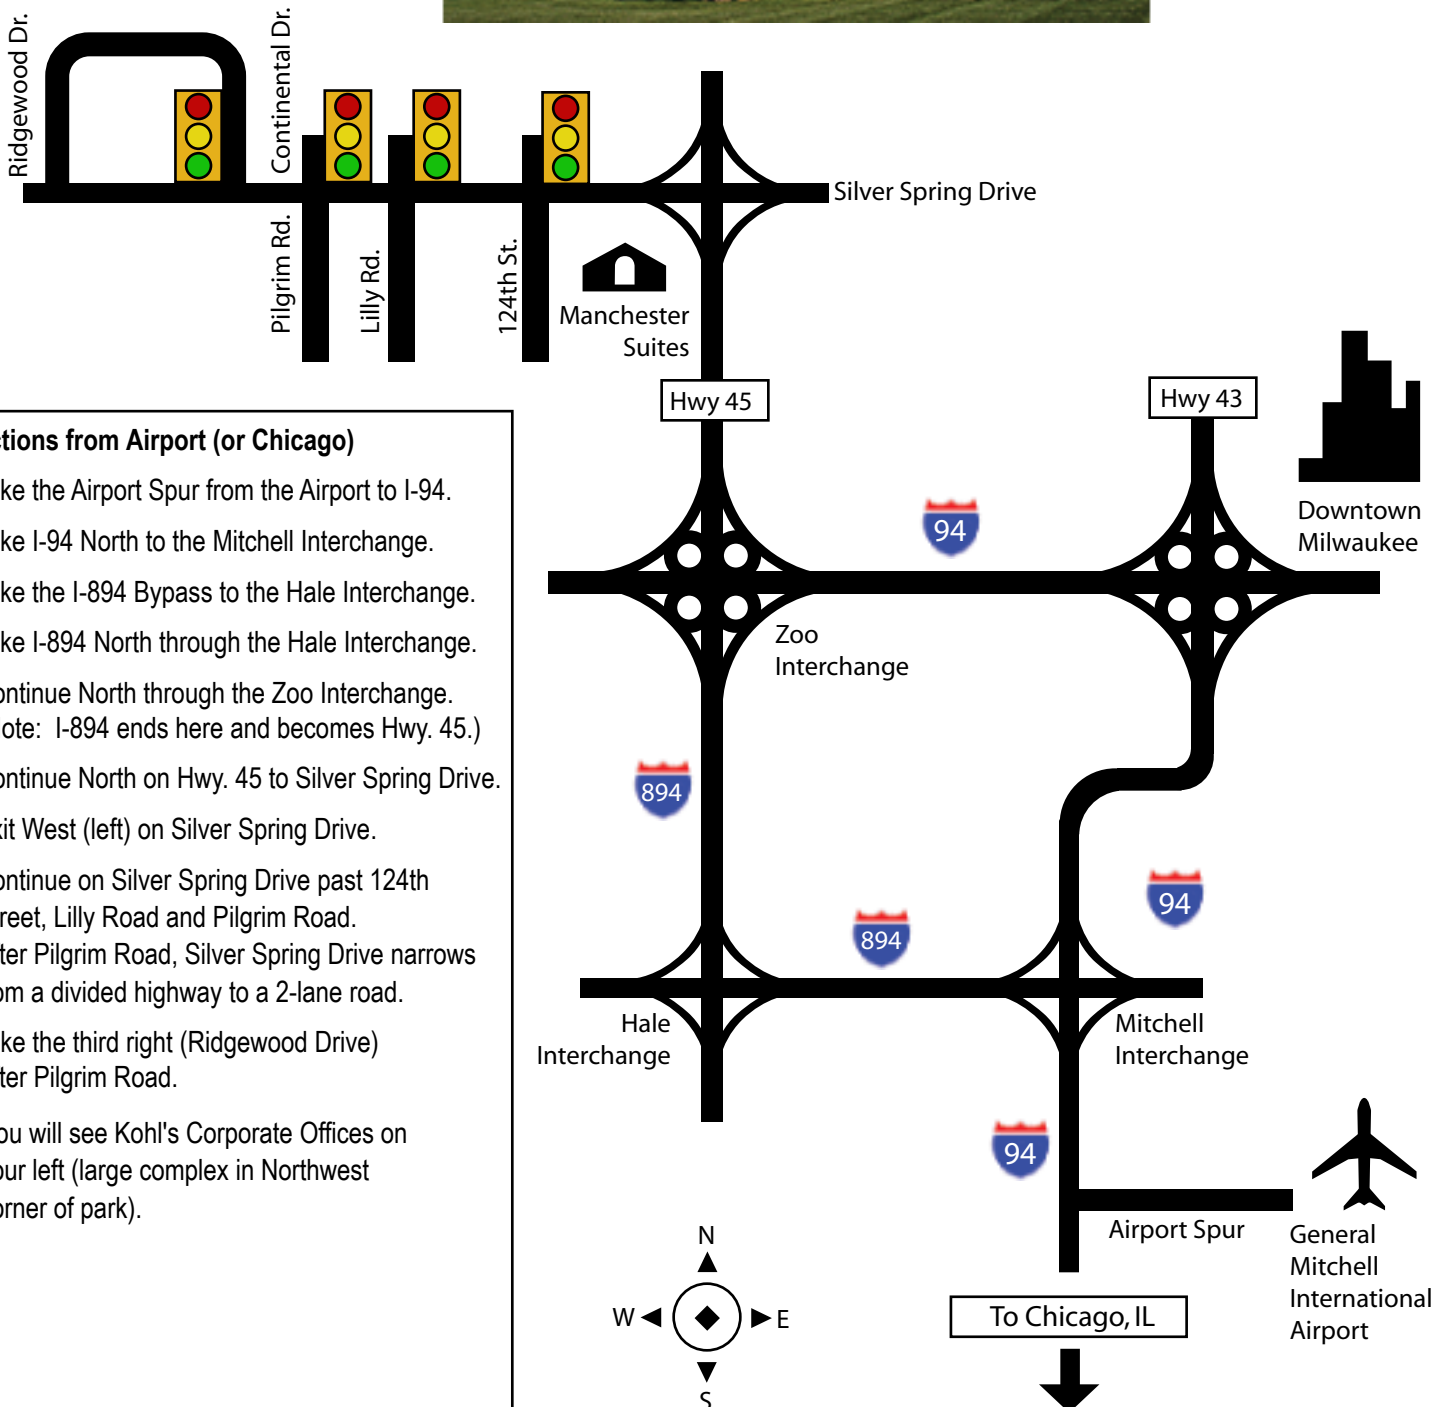

KOHL'S
Corporate Offices

Directions from Airport (or Chicago)

1. Take the Airport Spur from the Airport to I-94.
2. Take I-94 North to the Mitchell Interchange.
3. Take the I-894 Bypass to the Hale Interchange.
4. Take I-894 North through the Hale Interchange.
5. Continue North through the Zoo Interchange.
(Note: I-894 ends here and becomes Hwy. 45.)
6. Continue North on Hwy. 45 to Silver Spring Drive.
7. Exit West (left) on Silver Spring Drive.
8. Continue on Silver Spring Drive past 124th Street, Lilly Road and Pilgrim Road. After Pilgrim Road, Silver Spring Drive narrows from a divided highway to a 2-lane road.
9. Take the third right (Ridgewood Drive) after Pilgrim Road.
10. You will see Kohl's Corporate Offices on your left (large complex in Northwest corner of park).